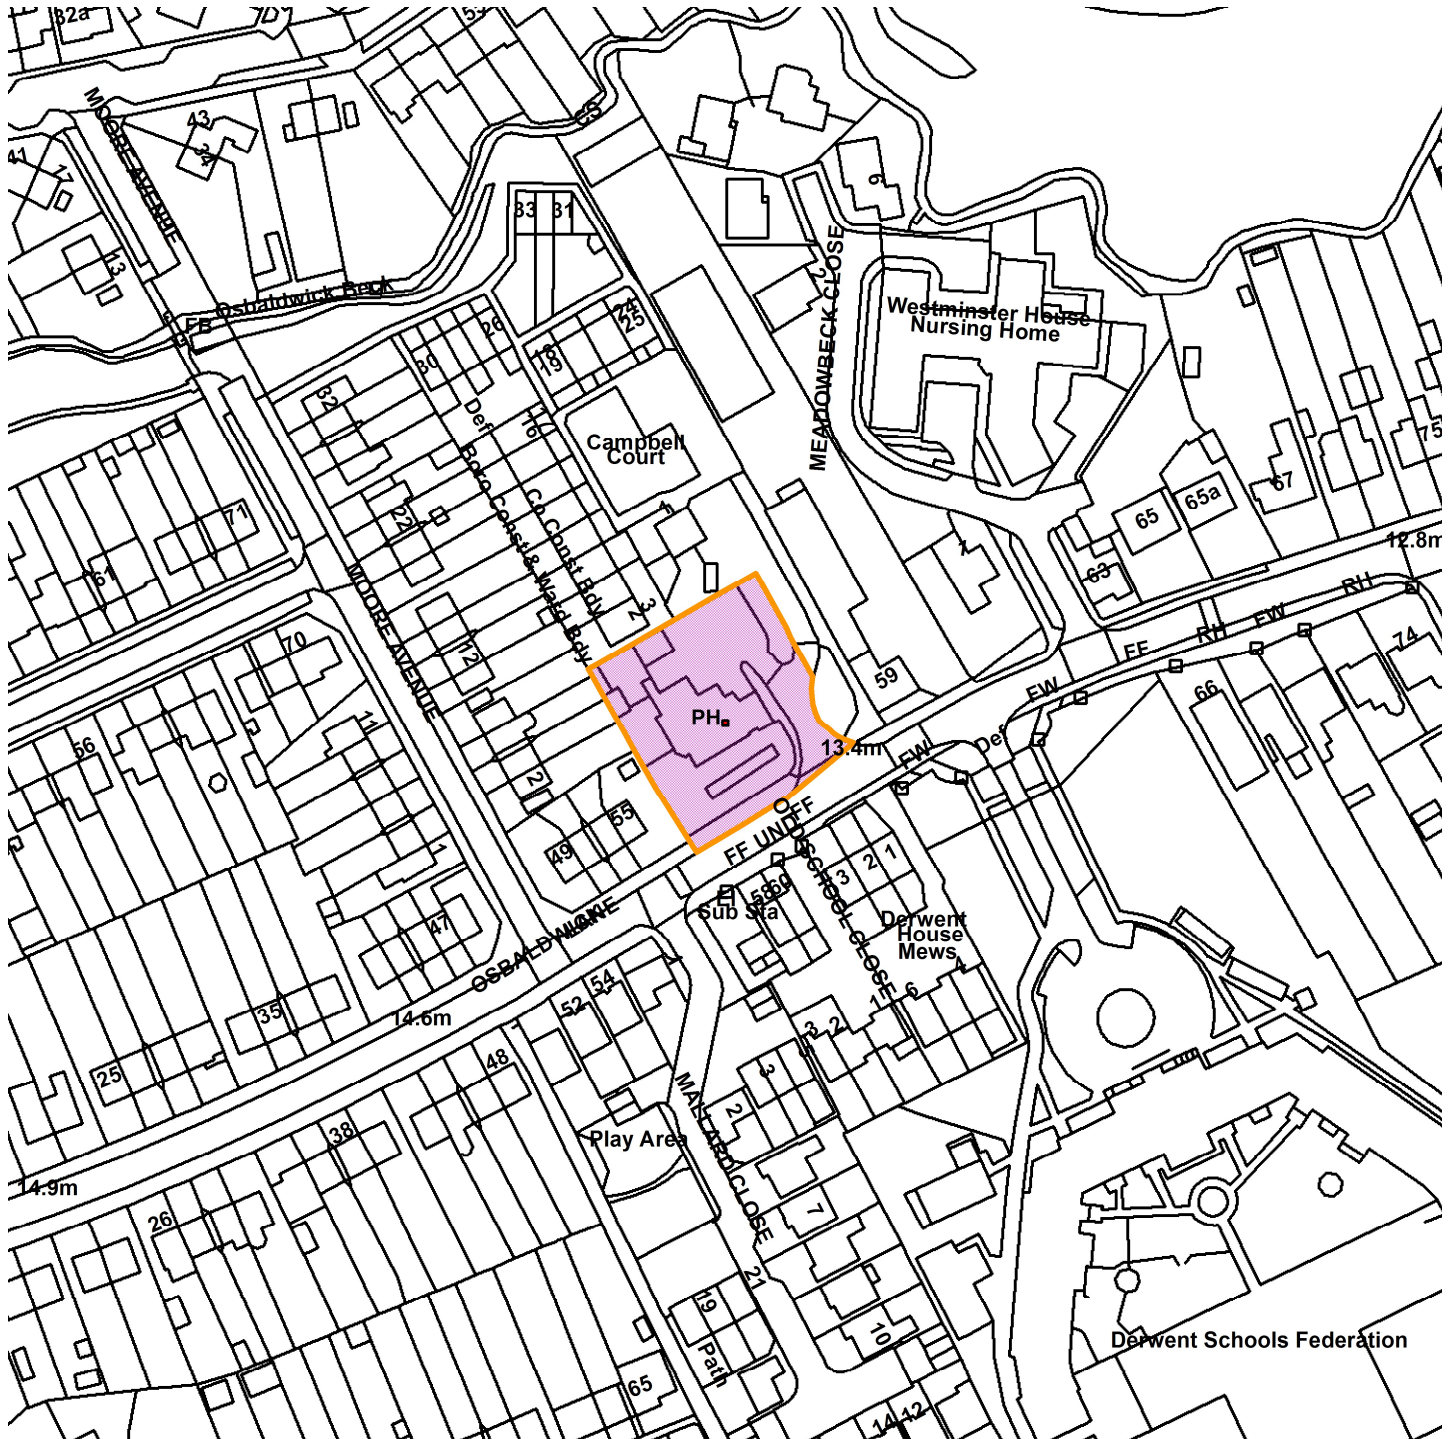

# The Magnet, 57 Osbaldwick Lane, YO10 3AY

21/00304/FUL

Scale : 1:1541

Reproduced from the Ordnance Survey map with the permission of the Controller of Her Majesty's Stationery Office © Crown Copyright 2000.

Unauthorised reproduction infringes Crown Copyright and may lead to prosecution or civil proceedings.

<b>Organisation</b>	City of York Council
<b>Department</b>	Directorate of Place
<b>Comments</b>	Site Location Plan
<b>Date</b>	28 February 2022
<b>SLA Number</b>	